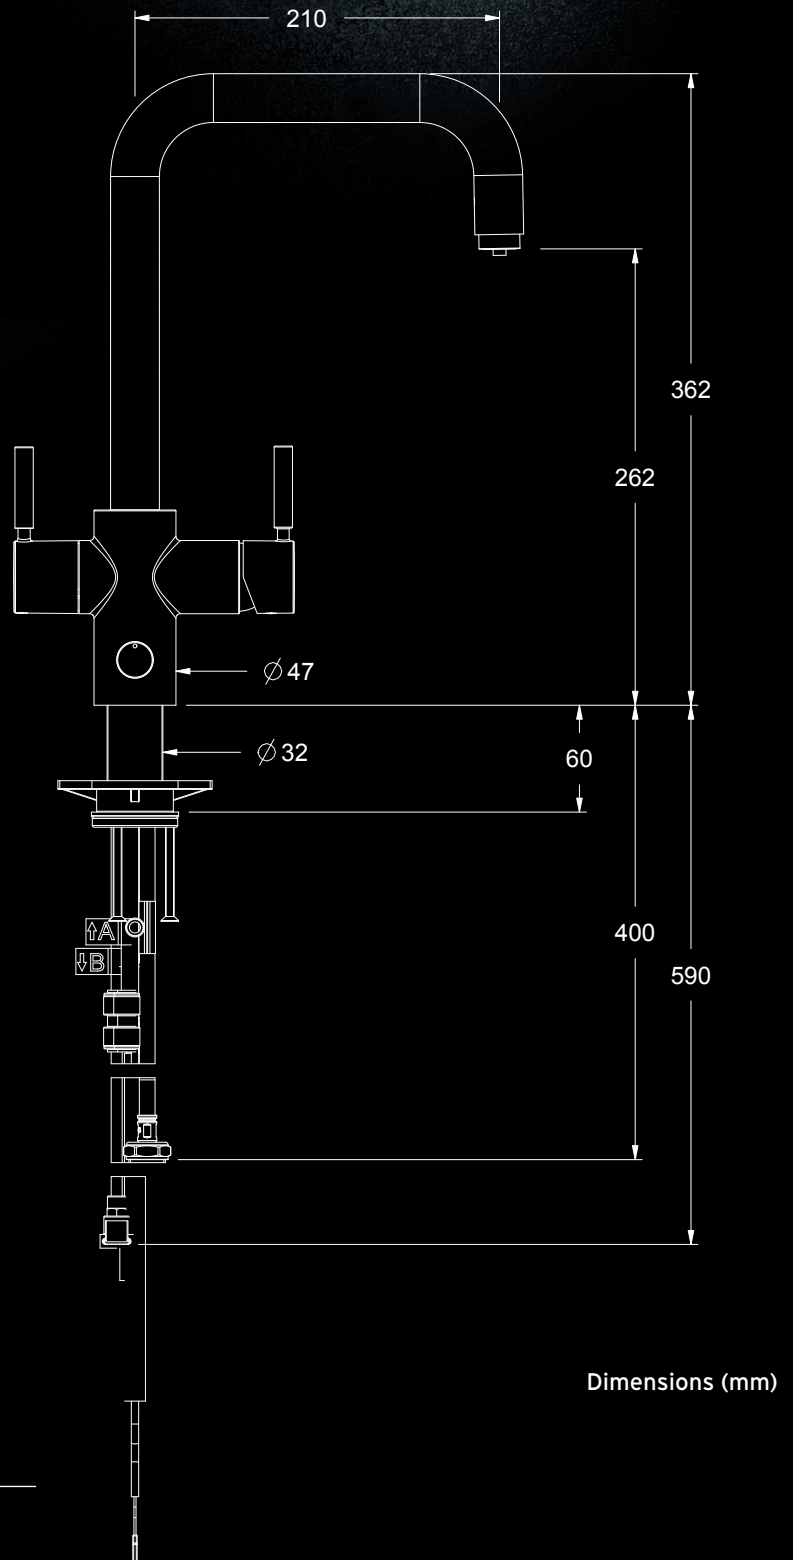

in sink erator®

PRODUCT SPEC SHEET

4N1 Touch U Shape

SHOWROOM
COLLECTION

DESIGNED & MADE IN ITALY

SPECIFICATIONS

- Solid, high-quality low lead brass
- Complete installation kit for solid surface mount
- Capacity: 2.5 litre stainless steel tank
- Features a digital adjustable dial that allows you to set your preferred temperature between 88°C and 98°C
- Tap height: 362mm
- Required hole diameter: 35-38mm
- Required supply pressure (cold): 172-862 kPa (1.7-8.6 bar) (25-125 psi)
- Required supply pressure (hot): 50xPa (0.5 bar) (7 psi)

AVAILABLE IN TWO FINISHES

Brushed steel

Polished chrome

Dimensions (mm)

InSinkErator
Suite 10, Building 6
Hatters Lane
Croxley Green Business Park
Watford, Herts WD18 8YH
United Kingdom

Sales tel: 01923 297 880
Service tel: 0800 389 3715
www.insinkerator.co.uk