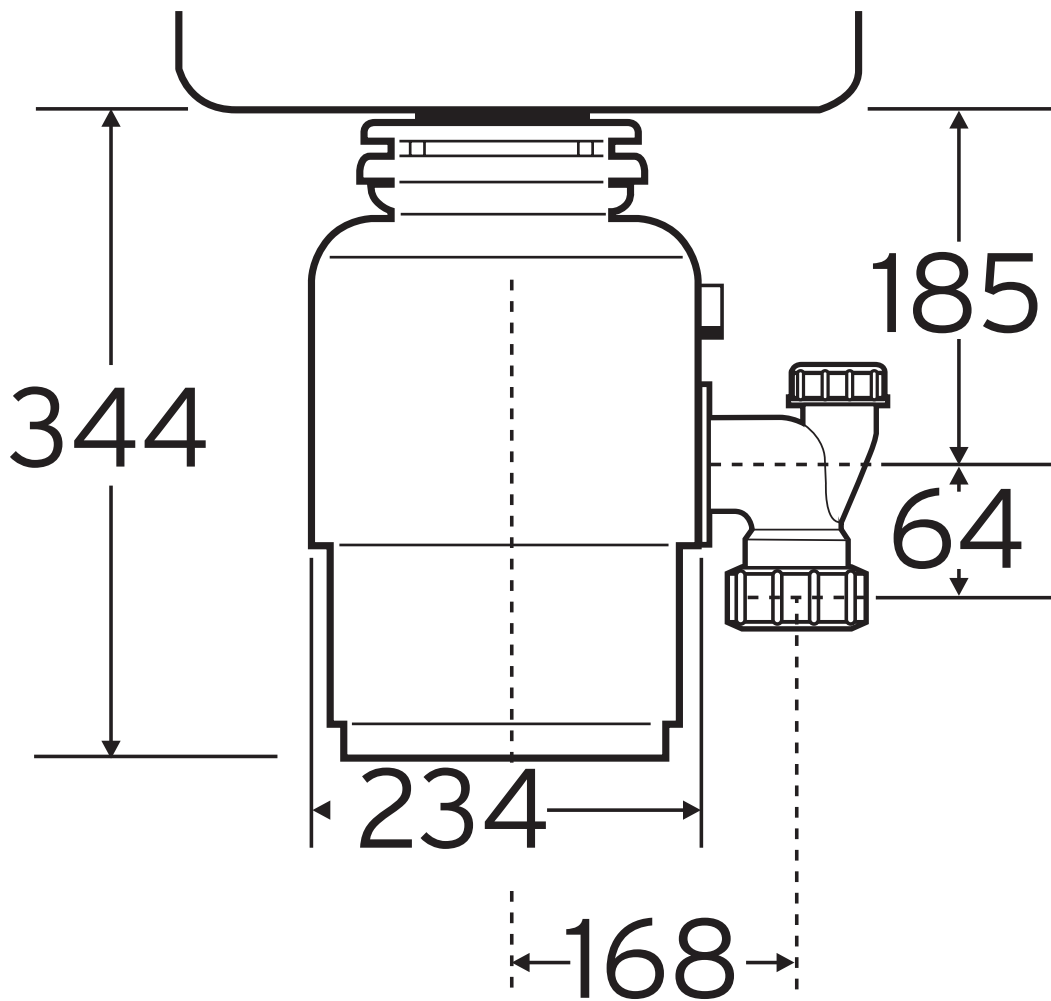

# Evolution 200 Technical Drawing

Dimensions in mm

InSinkEerator  
Suite 6, Building 6  
Croxley Business Park  
Watford  
Herts  
WD18 8YH

Phone: 01923 297 880  
Fax: 01923 800 628  
Email: [insinkeratoruk@insinkerator.com](mailto:insinkeratoruk@insinkerator.com)  
Web: [www.insinkerator.co.uk](http://www.insinkerator.co.uk)  
Service & customer enquiries: 0800 289 2715