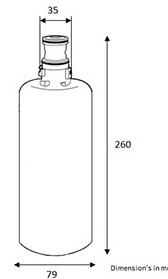

H3300 Technical Drawing

Tap comes with

Tank

Filter

Easy to install

[CLICK HERE](#) to watch our installation videos

InSinkEerator
Suite 6, Building 6
Croxley Business Park
Watford
Herts
WD18 8YH

Phone: 01923 297 880
Fax: 01923 800 628
Email: insinkeratoruk@insinkerator.com
Web: www.insinkerator.co.uk
Service & customer enquiries: 0800 289 2715