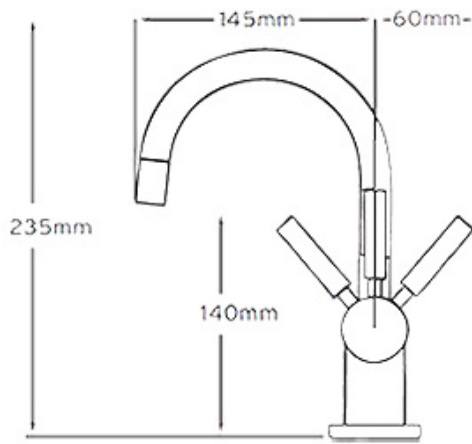

H3300 Technical Drawing

Tap comes with

Tank

Filter

Easy to install

[CLICK HERE](#) to watch our installation videos

InSinkEerator
Suite 6, Building 6
Croxley Business Park
Watford
Herts
WD18 8YH

Phone: 01923 297 880
Fax: 01923 800 628
Email: insinkeratoruk@insinkerator.com
Web: www.insinkerator.co.uk
Service & customer enquiries: 0800 289 2715