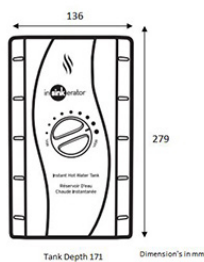

H3300 Technical Drawing

Tap comes with

Tank

Filter

Easy to install

[CLICK HERE](#) to watch our installation videos

InSinkEerator
Suite 6, Building 6
Croxley Business Park
Watford
Herts
WD18 8YH

Phone: 01923 297 880
Fax: 01923 800 628
Email: insinkeratoruk@insinkerator.com
Web: www.insinkerator.co.uk
Service & customer enquiries: 0800 289 2715