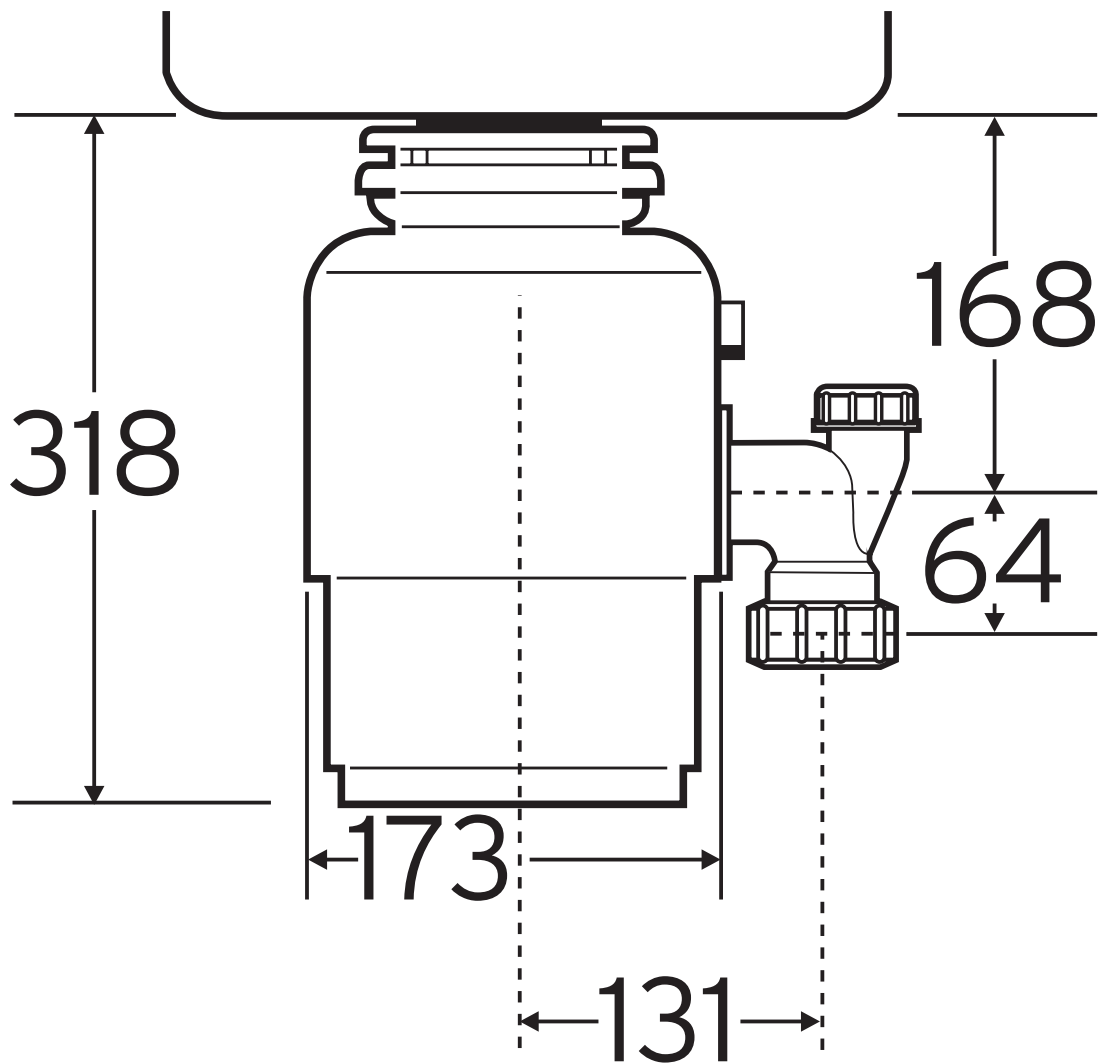

Model 56 Technical Drawing

Dimensions in mm

InSinkEerator
Suite 6, Building 6
Croxley Business Park
Watford
Herts
WD18 8YH

Phone: 01923 297 880
Fax: 01923 800 628
Email: insinkeratoruk@insinkerator.com
Web: www.insinkerator.co.uk
Service & customer enquiries: 0800 289 2715