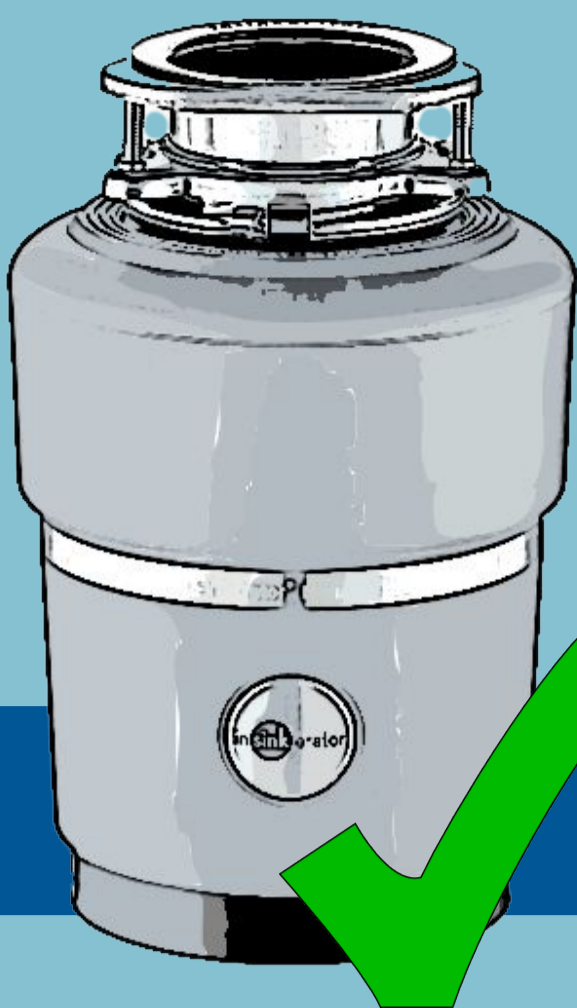

What can you put in your Food Waste Disposer?

An InSinkErator Food Waste Disposer is a must-have appliance for the modern kitchen. Fitted easily and discreetly under your sink, a waste disposer effortlessly grinds food waste into tiny particles that are automatically flushed away down the drain to the local waste treatment system.

A cleaner, more convenient and responsible way to dispose of food waste (not to mention no more smelly bins)!

What you can send down your disposer!

Evolution 200 & 100 only

Evolution 200 & 100 Models 46, 56, 66