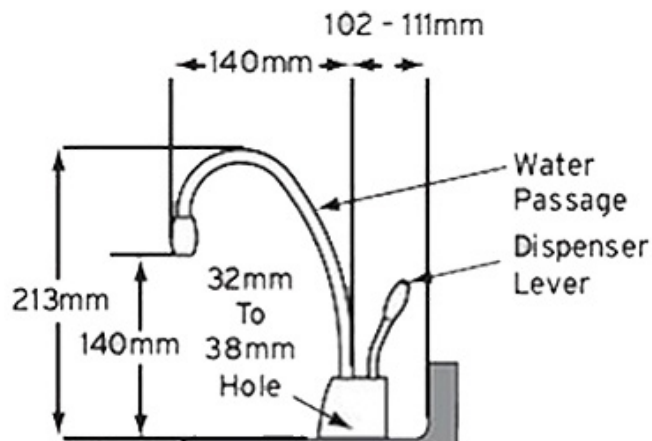

GN1100 Technical Drawing

Tap comes with

Tank

Filter

Easy to install

[CLICK HERE](#) to watch our installation videos

InSinkEerator
Suite 6, Building 6
Croxley Business Park
Watford
Herts
WD18 8YH

Phone: 01923 297 880
Fax: 01923 800 628
Email: insinkeratoruk@insinkerator.com
Web: www.insinkerator.co.uk
Service & customer enquiries: 0800 289 2715