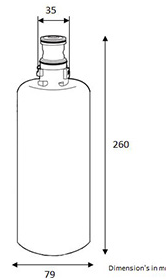

GN1100 Technical Drawing

Tap comes with

Tank

Filter

Easy to install

[CLICK HERE](#) to watch our installation videos

InSinkEerator
Suite 6, Building 6
Croxley Business Park
Watford
Herts
WD18 8YH

Phone: 01923 297 880
Fax: 01923 800 628
Email: insinkeratoruk@insinkerator.com
Web: www.insinkerator.co.uk
Service & customer enquiries: 0800 289 2715