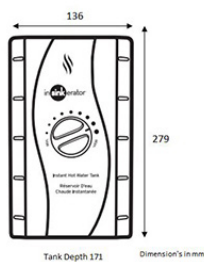

GN1100 Technical Drawing

Tap comes with

Tank

Filter

Easy to install

[CLICK HERE](#) to watch our installation videos

InSinkEerator
Suite 6, Building 6
Croxley Business Park
Watford
Herts
WD18 8YH

Phone: 01923 297 880
Fax: 01923 800 628
Email: insinkeratoruk@insinkerator.com
Web: www.insinkerator.co.uk
Service & customer enquiries: 0800 289 2715