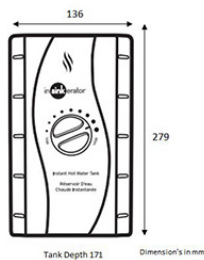

HC1100 Technical Drawing

Tap comes with

Tank

Filter

Easy to install

[CLICK HERE](#) to watch our installation videos

InSinkEerator
Suite 6, Building 6
Croxley Business Park
Watford
Herts
WD18 8YH

Phone: 01923 297 880
Fax: 01923 800 628
Email: insinkeratoruk@insinkerator.com
Web: www.insinkerator.co.uk
Service & customer enquiries: 0800 289 2715