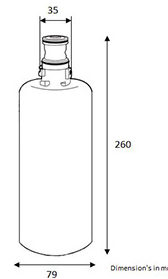

HC1100 Technical Drawing

Tap comes with

Tank

Filter

Easy to install

[CLICK HERE](#) to watch our installation videos

InSinkEerator
Suite 6, Building 6
Croxley Business Park
Watford
Herts
WD18 8YH

Phone: 01923 297 880
Fax: 01923 800 628
Email: insinkeratoruk@insinkerator.com
Web: www.insinkerator.co.uk
Service & customer enquiries: 0800 289 2715