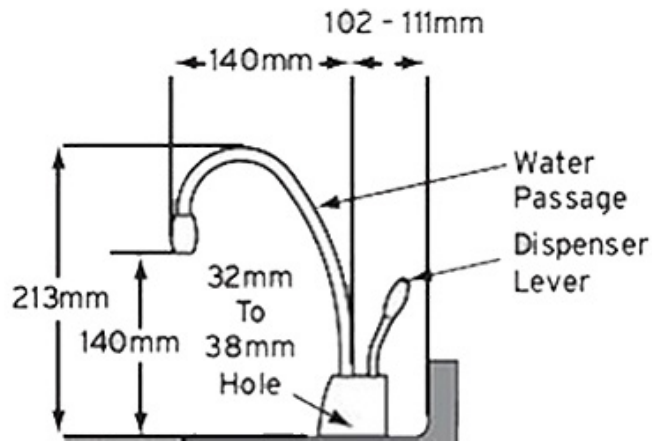

HC1100 Technical Drawing

Tap comes with

Tank

Filter

Easy to install

[CLICK HERE](#) to watch our installation videos

InSinkEerator
Suite 6, Building 6
Croxley Business Park
Watford
Herts
WD18 8YH

Phone: 01923 297 880
Fax: 01923 800 628
Email: insinkeratoruk@insinkerator.com
Web: www.insinkerator.co.uk
Service & customer enquiries: 0800 289 2715